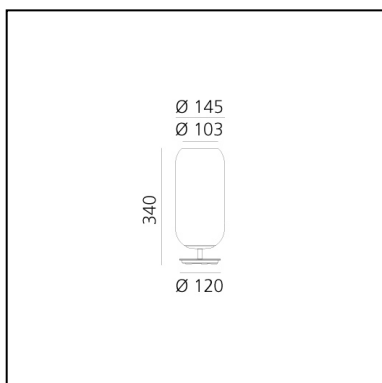

Gople Mini Table - White

BIG - Bjarke Ingels Group

IP20   

LUMINAIRE

- Watt: **5,7W**
- Delivered lumens output: **440lm**
- CCT: **2700K**
- Efficiency: **94%**
- Efficacy: **87.91lm/W**
- CRI: **80**

DESCRIPTION

PRODUCT CODE: 1409020A

FEATURES

- Article Code: **1409020A**
- Colour: **White**
- Installation: **Table**
- Material: **Blown glass, aluminium**
- Series: **Design Collection**
- Environment: **Indoor**
- design by: **BIG - Bjarke Ingels Group**

DIMENSIONS

- Height: **cm 34**
- Diameter: **cm 14.5**
- Base Diameter: **cm 12**

SOURCES NOT INCLUDED

- Category: **LED RETROFIT**
- Number: **1**
- Watt: **6W**
- Socket: **E14**